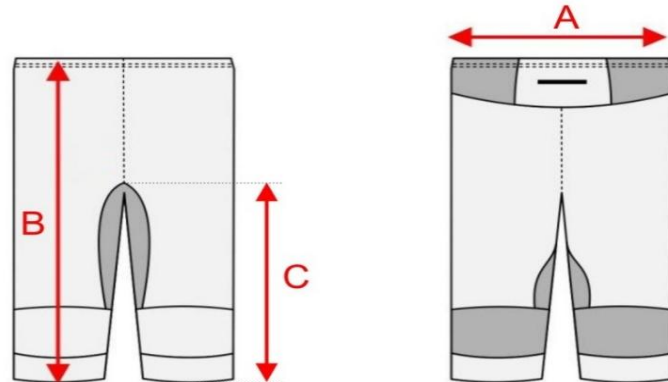

Orienteering pants Biederman™ Forest ¾

UNISEX

MODEL 1

MODEL 2

Product dimensions

Size	A [cm]	B [cm]	C [cm]
130	35	55	38
140	38	58	41
XS	42	62	44
S	45	66	48
M	48	72	52
L	51	77	56
XL	53	81	59
XXL	55	85	62

Measurement on a flat pants

A - pants width measured in the waist (after stretching the rubber)

B - length measured from the waist to the bottom of the leg

C - inner length of the leg

info@biedermansport.com

biedermansport.com