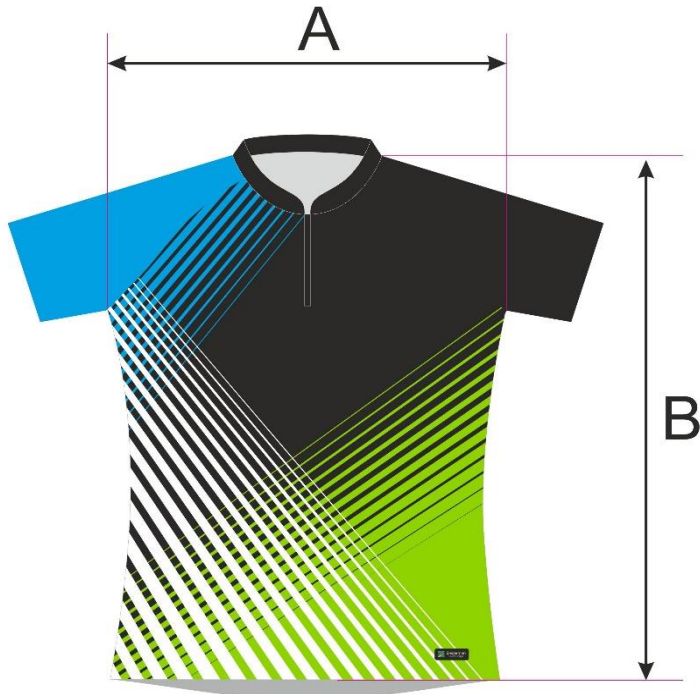

FOREST 12 - product dimensions

Measurement on a flat T-shirt

A - T-shirt width measured under the arms

B - length of T-shirt measured from the shoulder to the bottom of the shirt

Size	Children - unisex	
	A [cm]	B [cm]
130	38	52
140	40	54,5
150	42	57

Size	Female	
	A [cm]	B [cm]
XS	42	58
S	44	61
M	46	63
L	48	65
XL	52	68

Size	Male	
	A [cm]	B [cm]
XS	48	62
S	51	64
M	53	67
L	55	69
XL	57	72
XXL	62	76